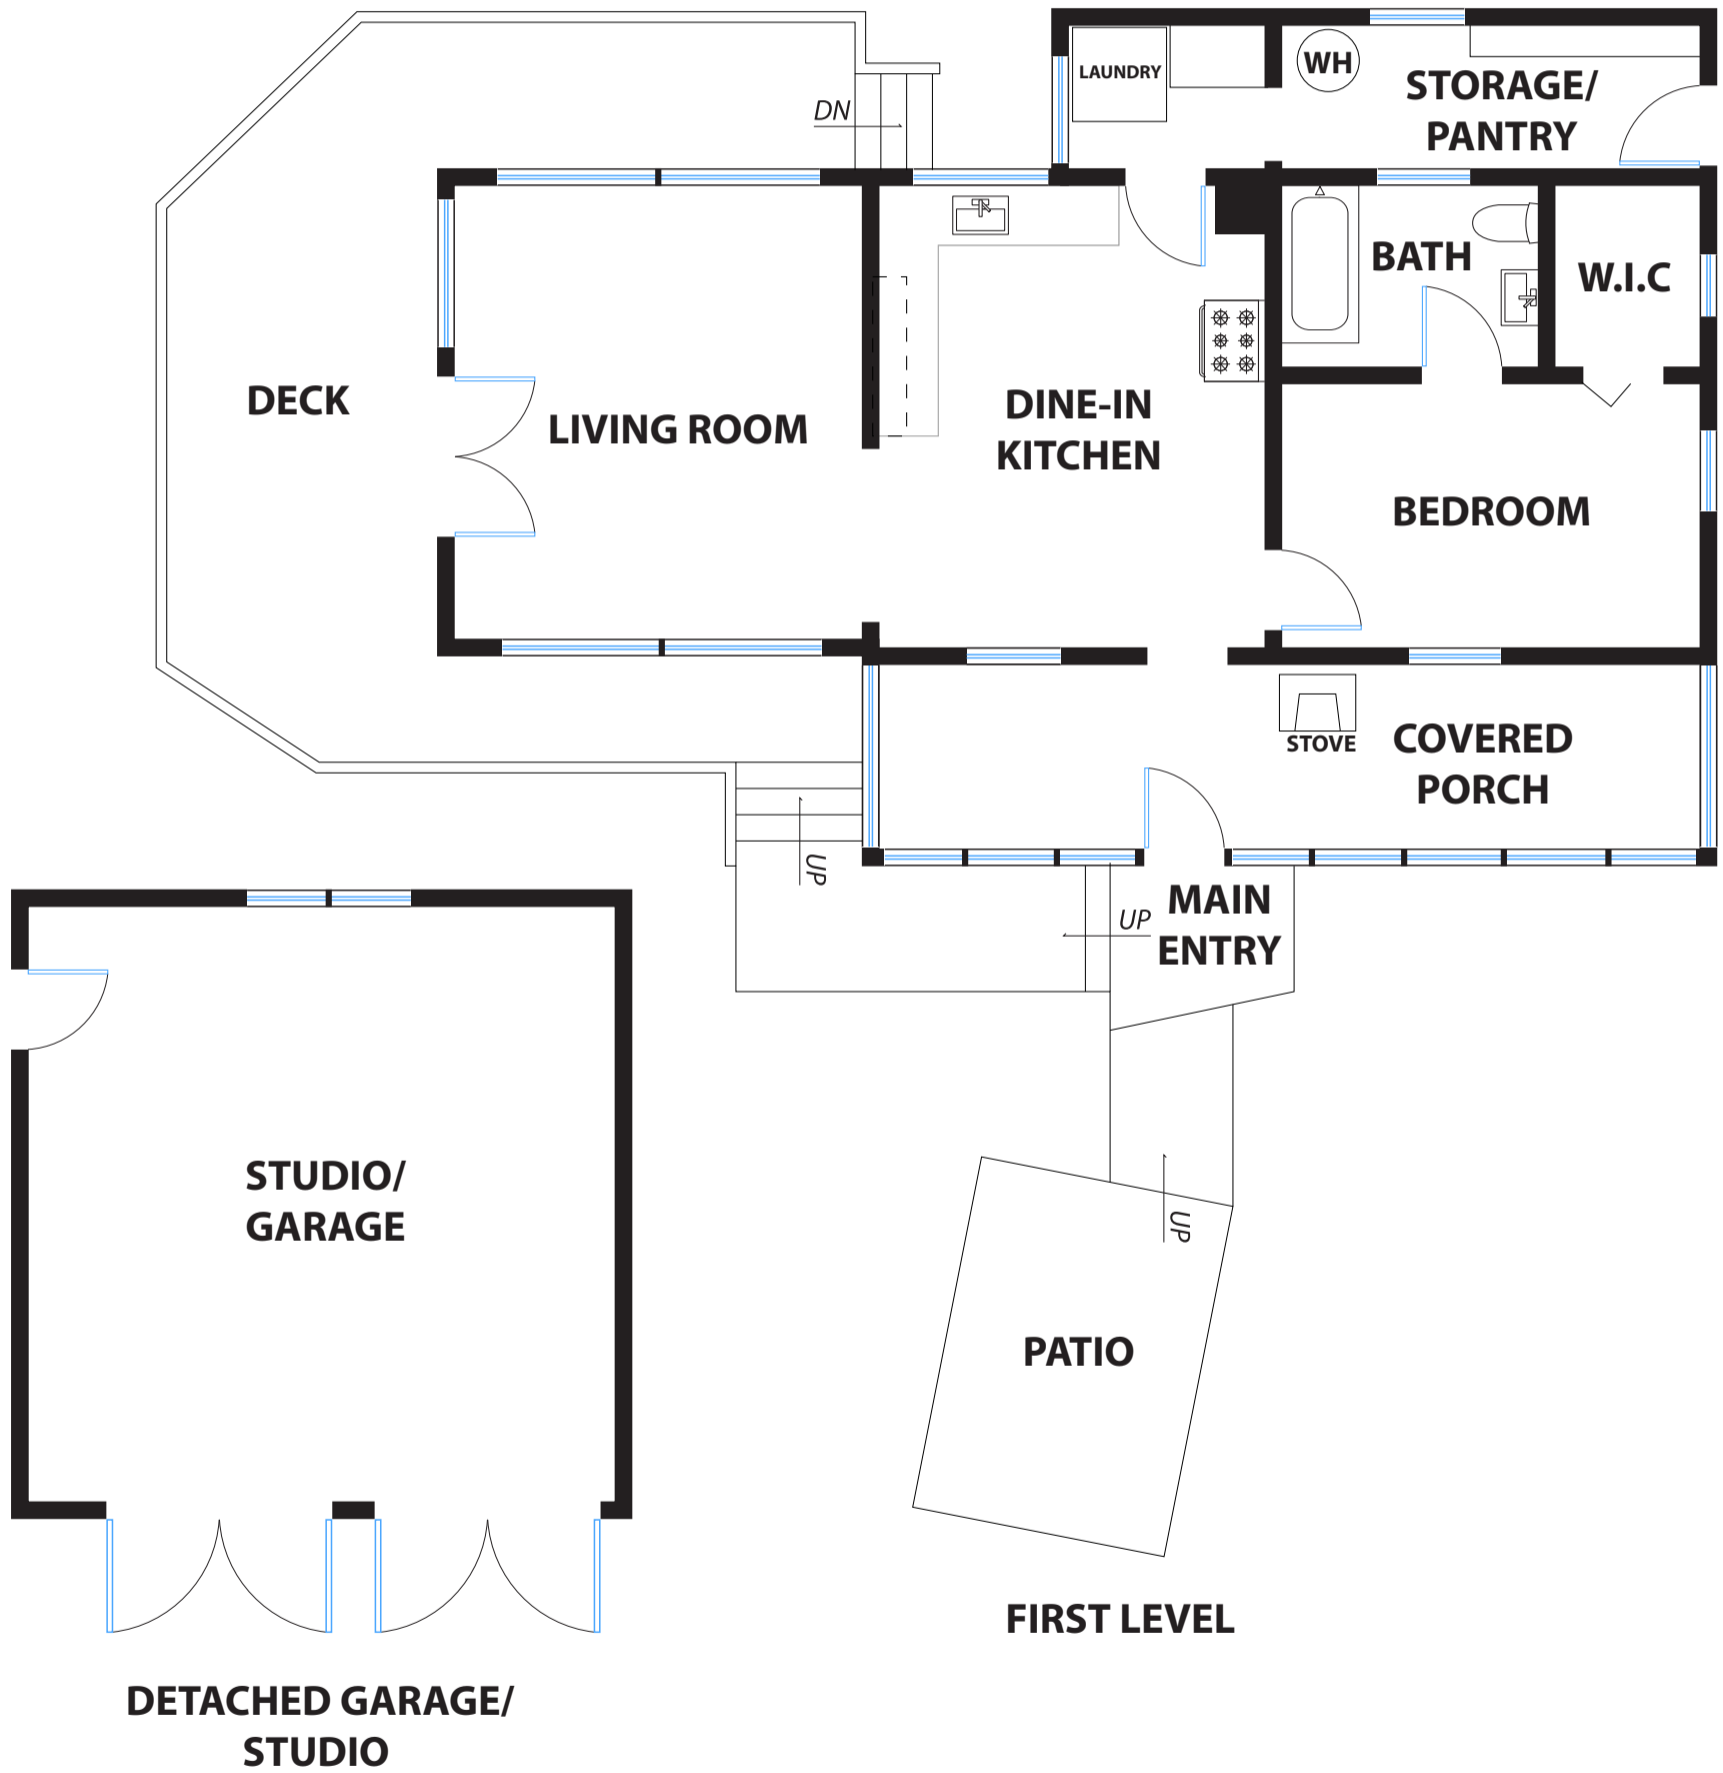

3161 GUIDO STREET

OAKLAND

DISCLAIMER: RENDERING BY OPEN HOMES PHOTOGRAPHY. ALL MEASUREMENTS ARE APPROXIMATE AND MAY NOT BE EXACT.
DO NOT RELY ON THE ACCURACY OF THIS FLOOR PLAN WHEN DETERMINING THE PRICE OF A PROPERTY OR MAKING DECISIONS
REGARDING BUYING OR SELLING OF PROPERTIES WITHOUT INDEPENDENT VERIFICATION.